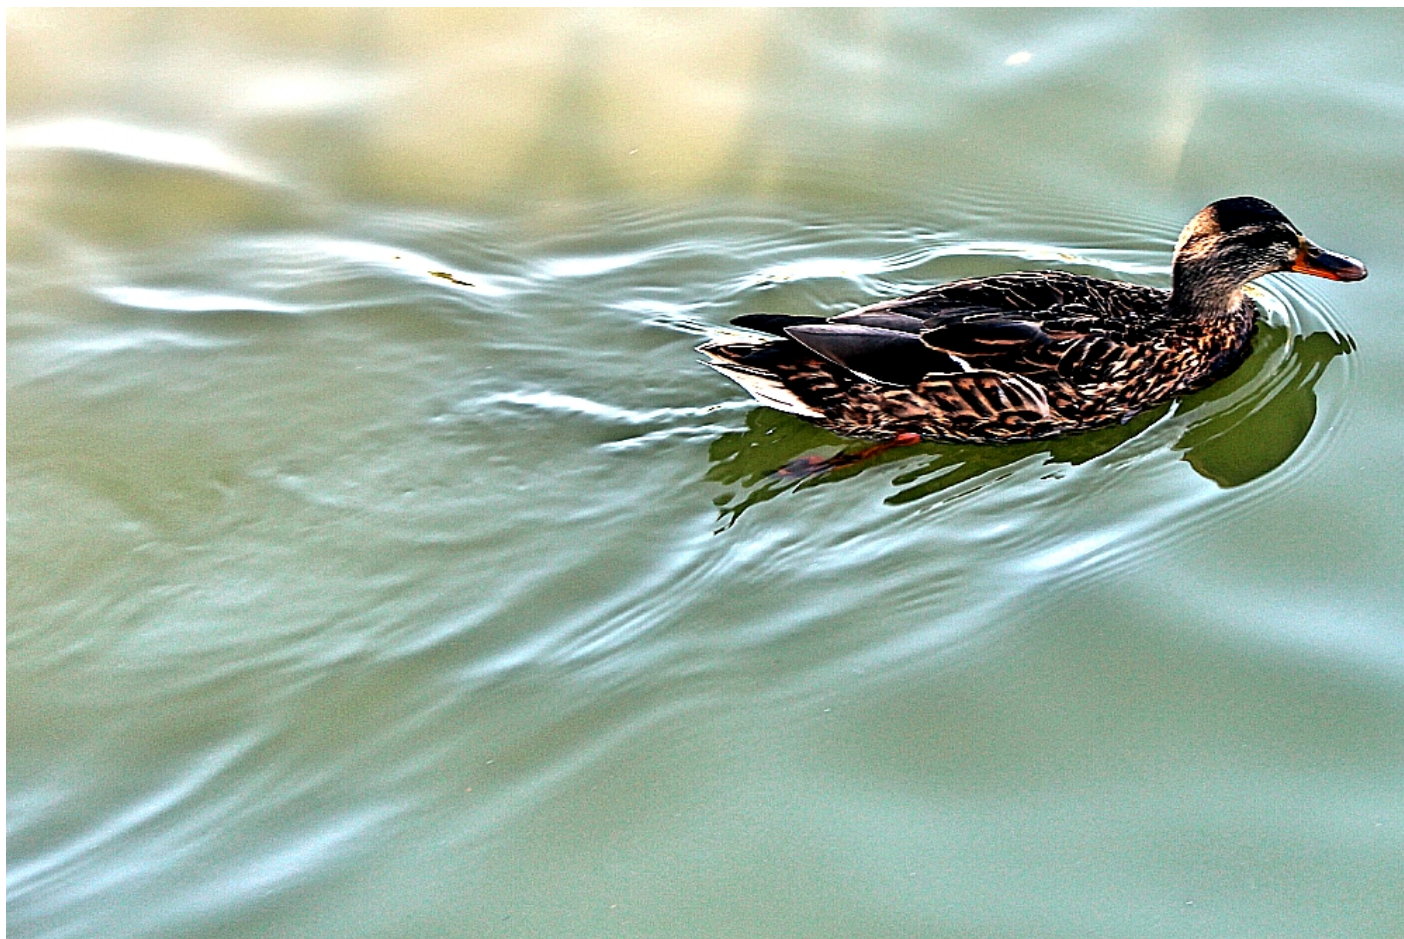

## Pato nadando parque Retiro Madrid

Image details	Date taken:	2015:09:12 18:49:01
	Camera:	Canon Canon EOS 1200D
	Exposure time:	0.01 s
	Focal stop:	f/5.6
	Flash:	no
	Focal length:	55 mm
	ISO speed:	100
	GPS lat:	40.417887137032
	GPS lon:	-3.6851945891973